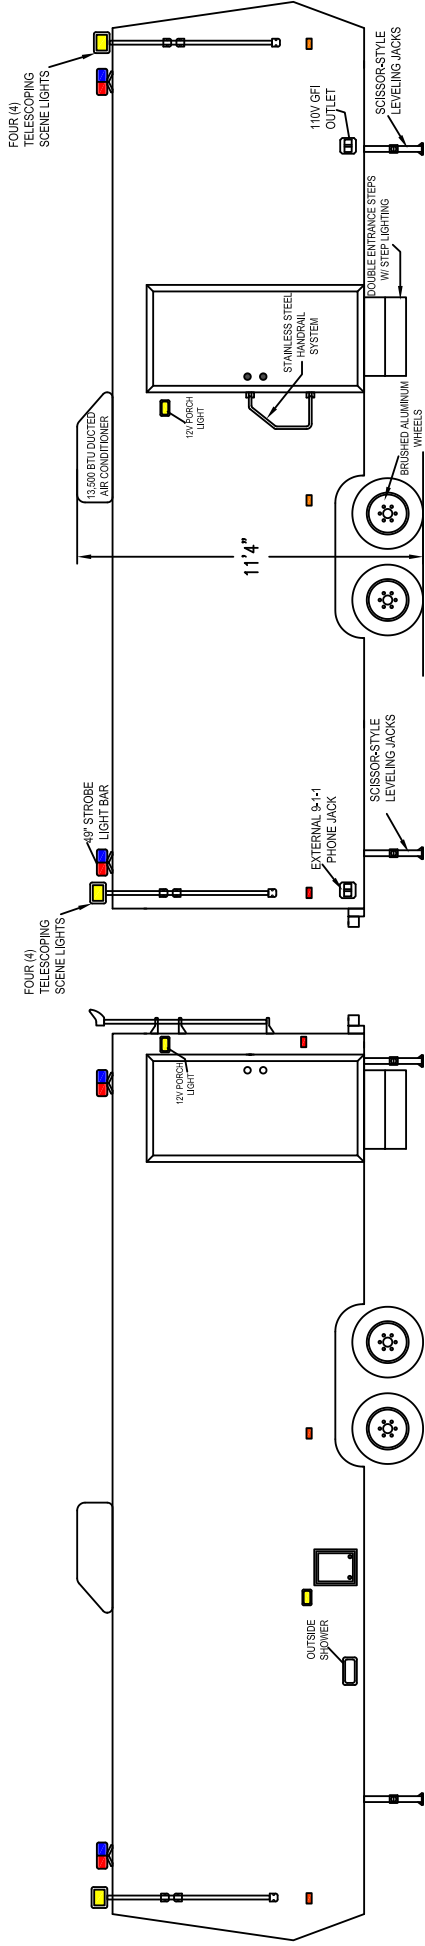

# BAT (BREATH ALCOHOL TESTING) Mobile Trailer

MODEL: 35BAT Mobile

## 35BAT Mobile - ( 35 foot length frame)

Same features as the 39BAT Mobile but with less cargo space. This 35 foot length multi-task trailer is ideal for communities that want to provide a visible educational opportunity for reducing the incidence of DUI and alcohol-related crashes.