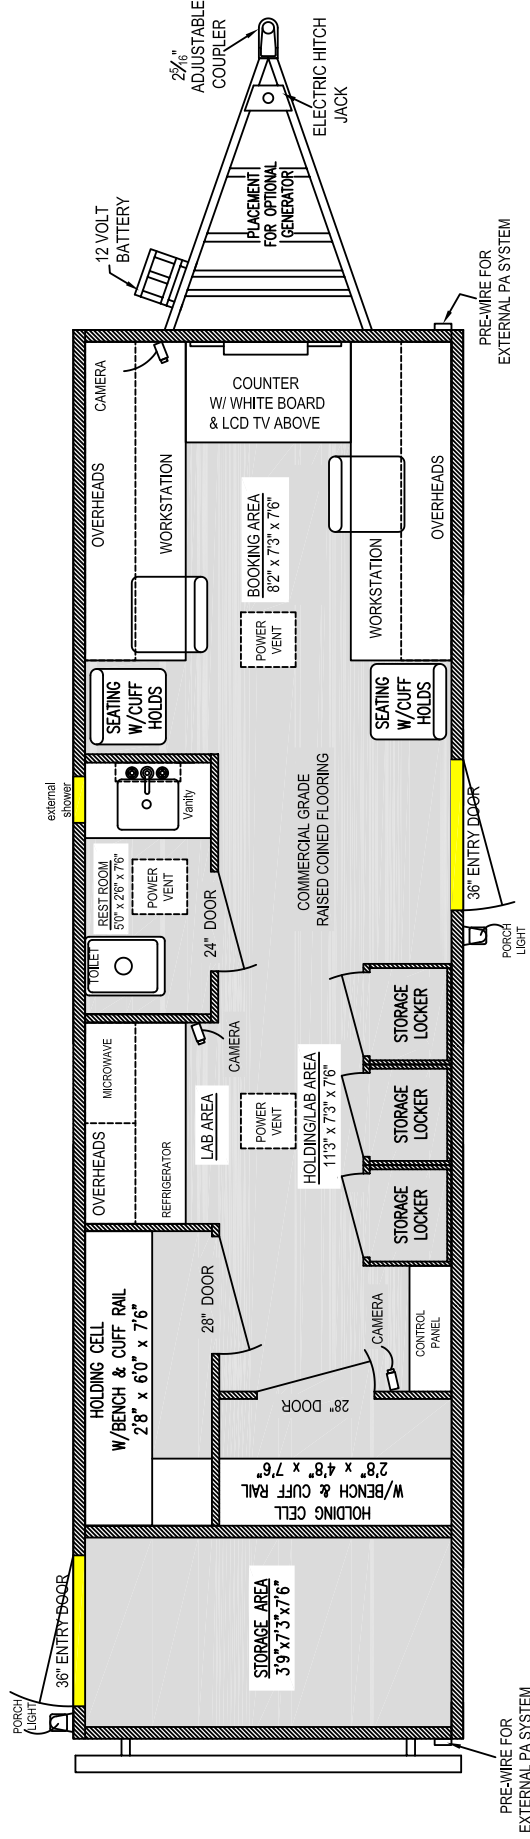

# BAT (BREATH ALCOHOL TESTING) Mobile Trailer

MODEL: 35BAT Mobile

## 35BAT Mobile - ( 35 foot length frame)

Same features as the 39BAT Mobile but with less cargo space. This 35 foot length multi-task trailer is ideal for communities that want to provide a visible educational opportunity for reducing the incidence of DUI and alcohol-related crashes.