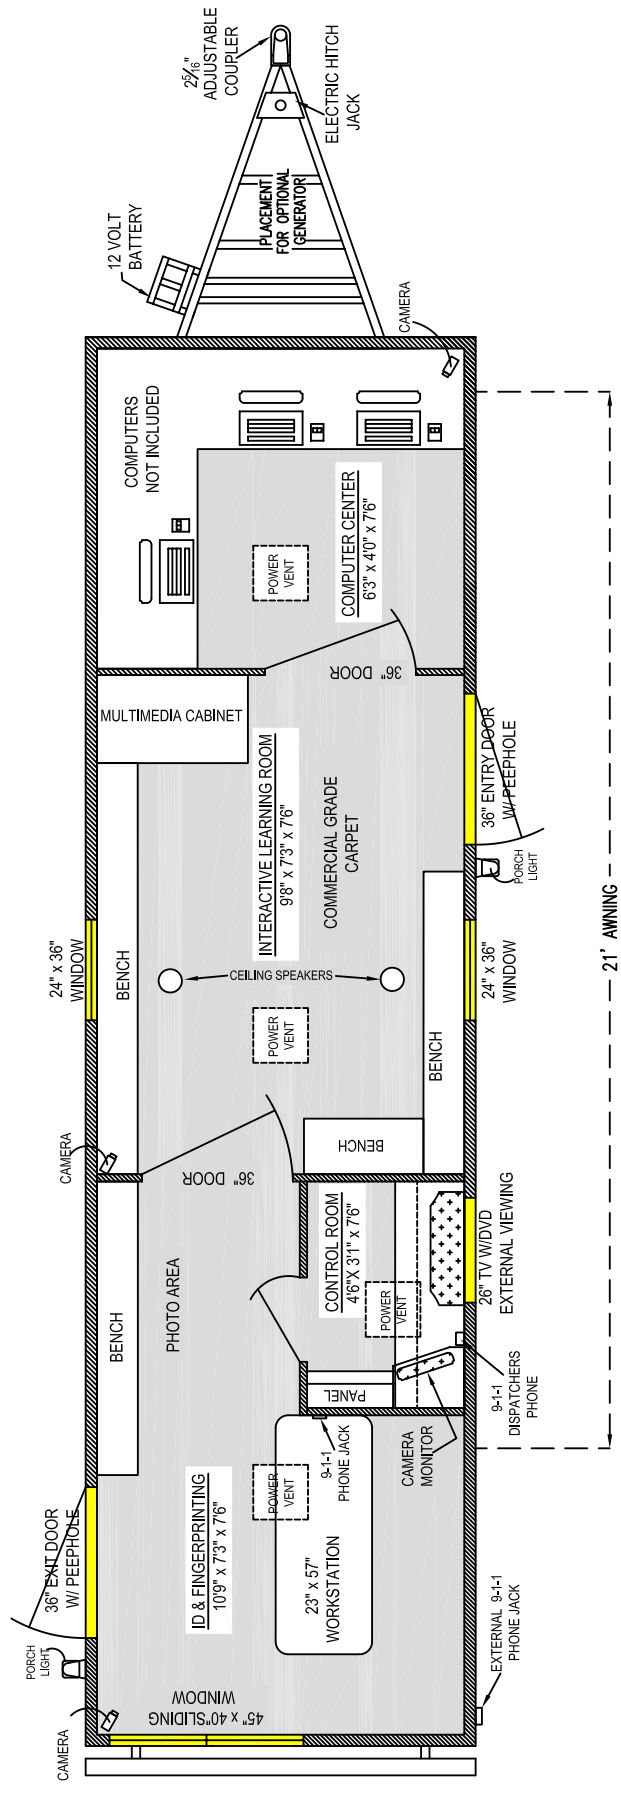

SCOTTY COMMUNITY POLICING UNIT

MODEL: CPU-35COMPUTER & ID

CPU-35COMPUTER & ID- (35 foot length frame)

Need a computer center in your mobile classroom? This floor plan may be just what you're looking for! This three room coach has the ID & Fingerprinting Room in the rear and the computer room in the front. The center room is laid out with the oak multimedia center and plenty of bench seating.