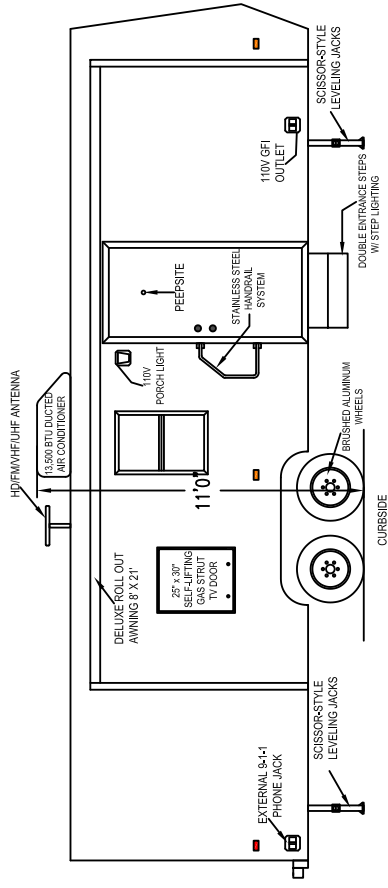

SCOTTY COMMUNITY POLICING UNIT

MODEL: CPU-35COMPUTER & ID

CPU-35COMPUTER & ID- (35 foot length frame)

Need a computer center in your mobile classroom? This floor plan may be just what you're looking for! This three room coach has the ID & Fingerprinting Room in the rear and the computer room in the front. The center room is laid out with the oak multimedia center and plenty of bench seating.