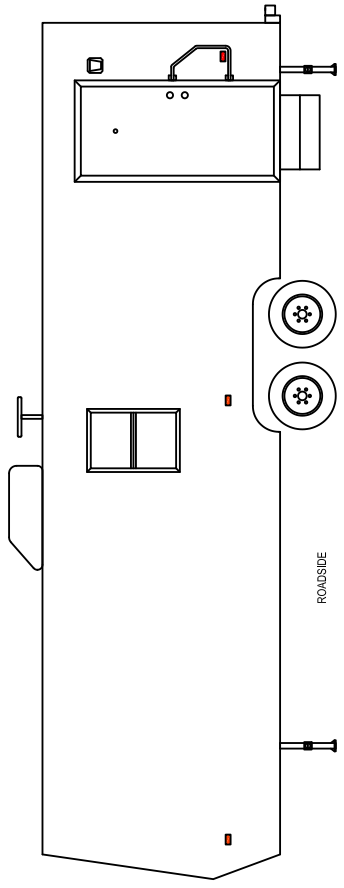

SCOTTY COMMUNITY POLICING UNIT

MODEL: CPU-35COMPUTER & ID

CPU-35COMPUTER & ID- (35 foot length frame)

Need a computer center in your mobile classroom? This floor plan may be just what you're looking for! This three room coach has the ID & Fingerprinting Room in the rear and the computer room in the front. The center room is laid out with the oak multimedia center and plenty of bench seating.