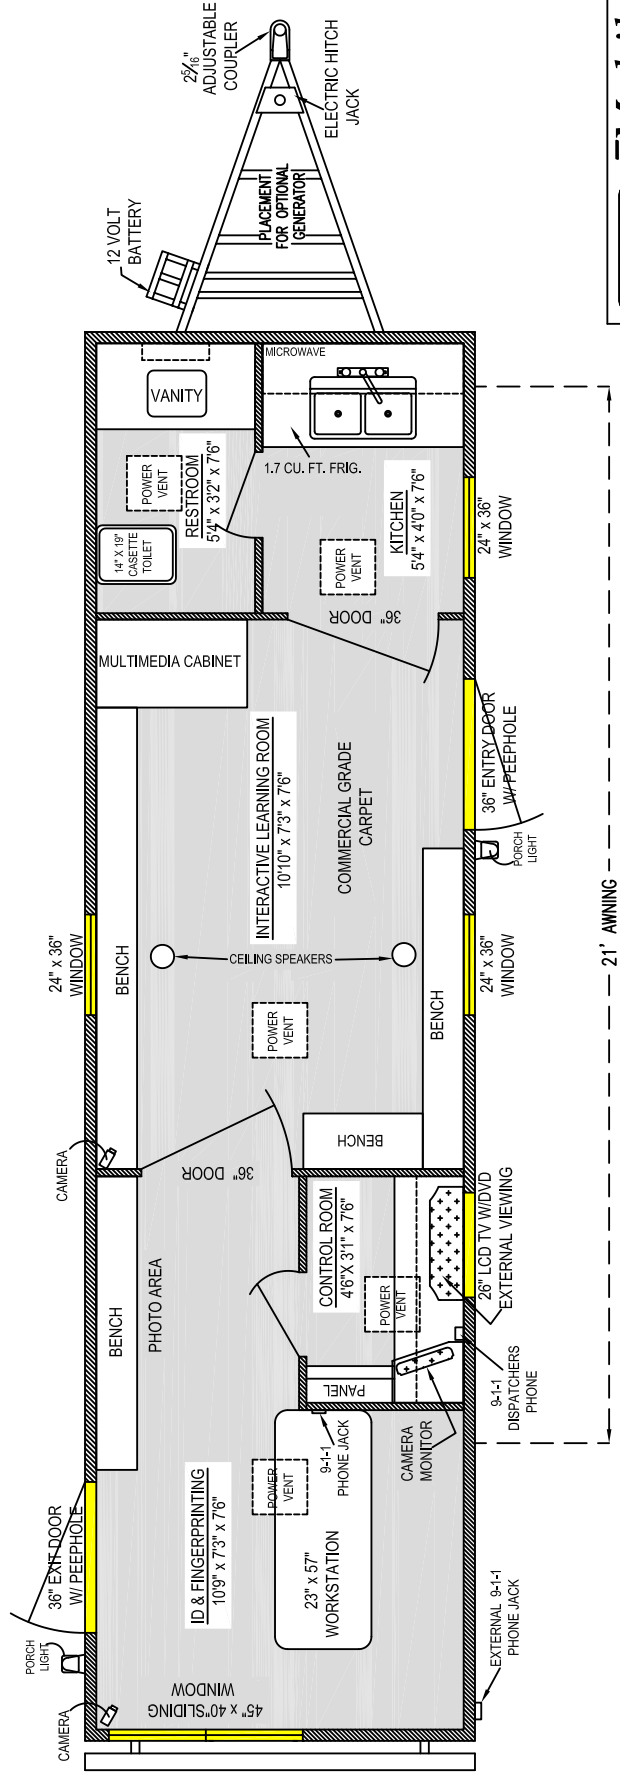

SCOTTY COMMUNITY POLICING UNIT

MODEL: CPU-35GALLEY/BATH & ID

CPU-35GALLEY/BATH & ID - (35 foot length frame)

A functional kitchen and a restroom are the hallmark features of this design. Take a serious look at this model if you are searching for a multi-use vehicle. This floor plan lends itself for use as a Command Post vehicle, yet is still designed for use at your school and community events.