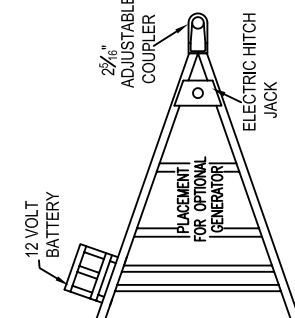

SCOTTY COMMUNITY POLICING UNIT

MODEL: CPU-35GALLEY/BATH & ID

CPU-35GALLEY/BATH & ID - (35 foot length frame)

A functional kitchen and a restroom are the hallmark features of this design. Take a serious look at this model if you are searching for a multi-use vehicle. This floor plan lends itself for use as a Command Post vehicle, yet is still designed for use at your school and community events.