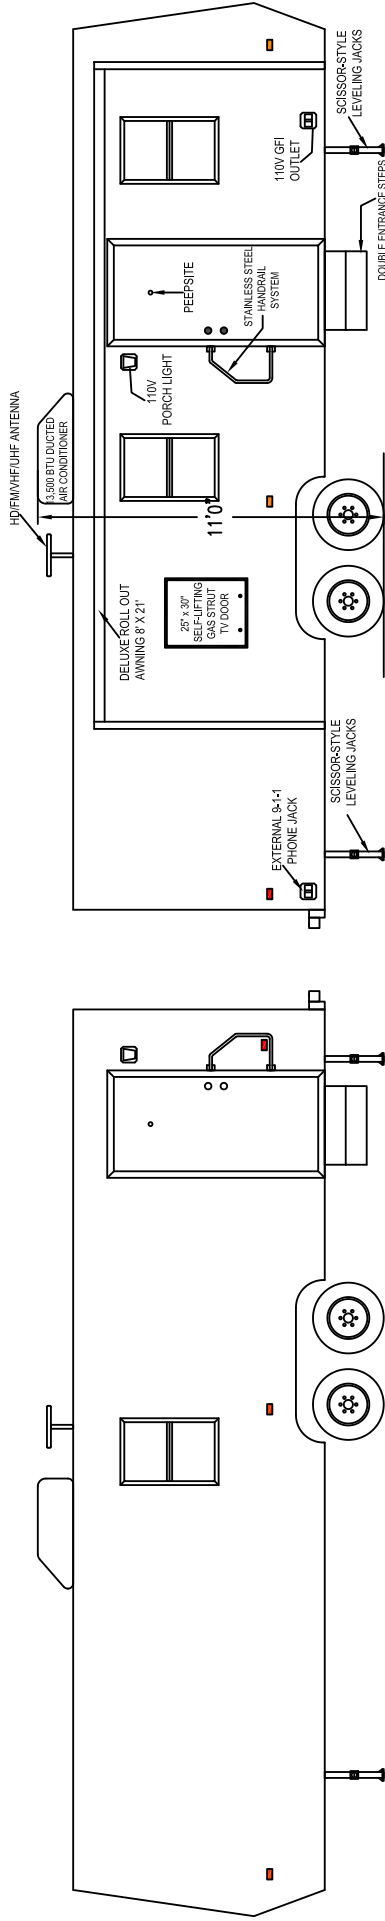

SCOTTY COMMUNITY POLICING UNIT

MODEL: CPU-35GALLEY/BATH & ID

CPU-35GALLEY/BATH & ID - (35 foot length frame)

A functional kitchen and a restroom are the hallmark features of this design. Take a serious look at this model if you are searching for a multi-use vehicle. This floor plan lends itself for use as a Command Post vehicle, yet is still designed for use at your school and community events.