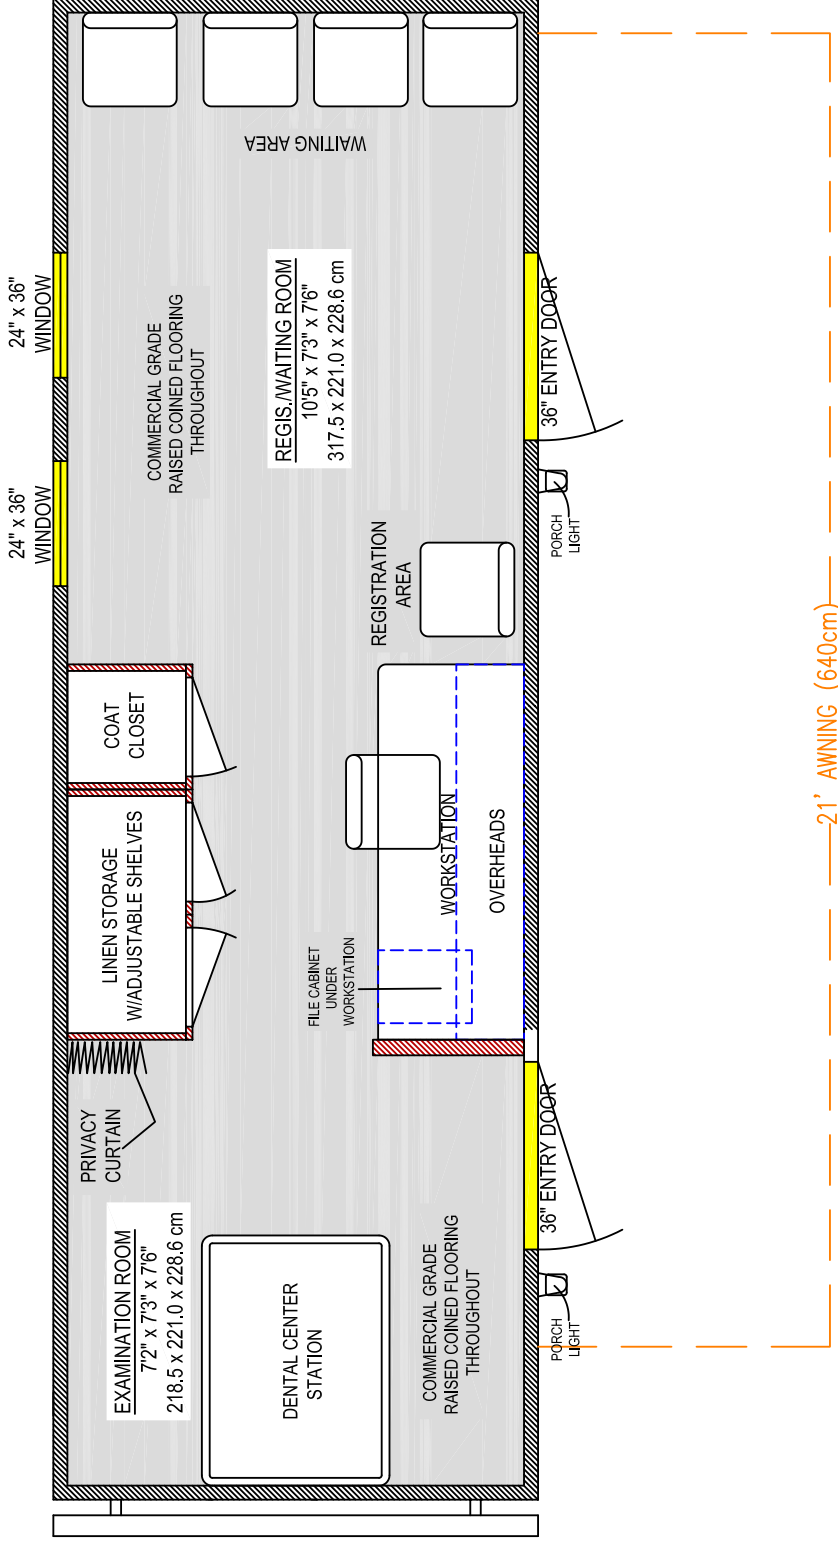

35' MOBILE DENTAL TRAILER

35' MOBILE DENTAL TRAILER (35 foot length frame)

1-Level- Same floor plan as the 35BLEACHER but with no interior steps leading up to the bedroom. Are you limited with the number of instructors you have? Since there are only 2 rooms that the participants tour, you only need 2 instructors.